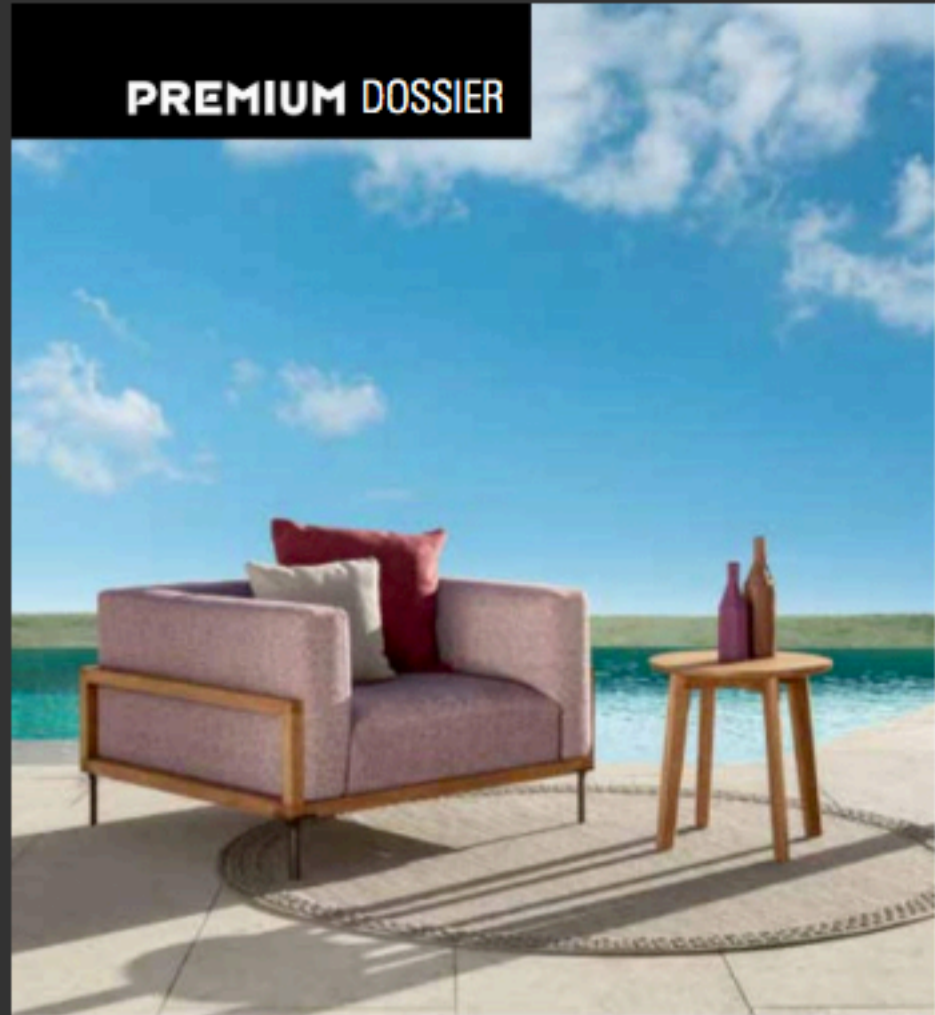

Fauteuil CleaSoft Wood Collection mambo red de Talenti

DOSSIER | OUTDOOR